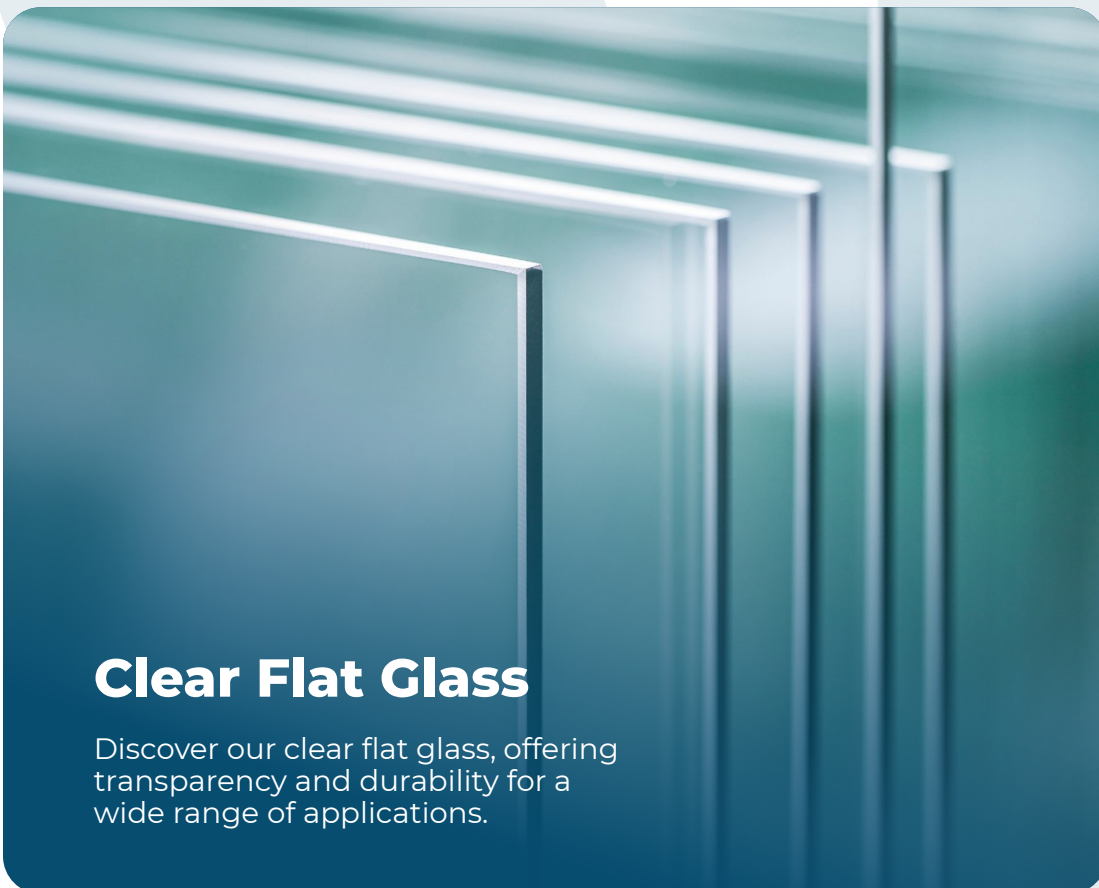

Products

Clear Laminated Glass

Secure any environment with our multi-layered clear laminated glass, combining superior safety and quality.

Curved Glass

Transform your spaces with our custom-designed curved glass, accentuating modern architectural curves.

Mirror

Add depth and spaciousness to your spaces with our high-quality mirrors, providing clear and sharp reflections.

Clear Flat Glass

Discover our clear flat glass, offering transparency and durability for a wide range of applications.