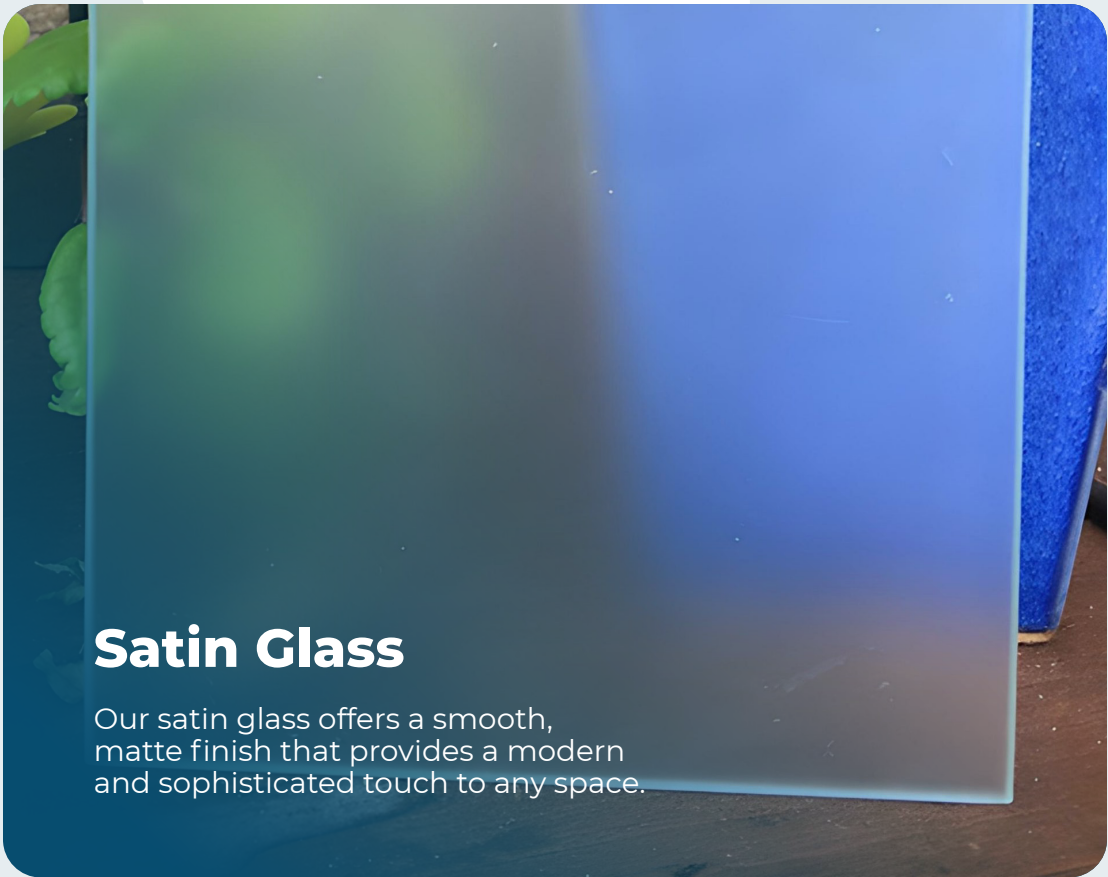

Laminated Tempered Glass

Maximum safety with our laminated tempered glass, offering superior protection against impacts and collisions.

WENFROD

Satin Glass

Our satin glass offers a smooth, matte finish that provides a modern and sophisticated touch to any space.