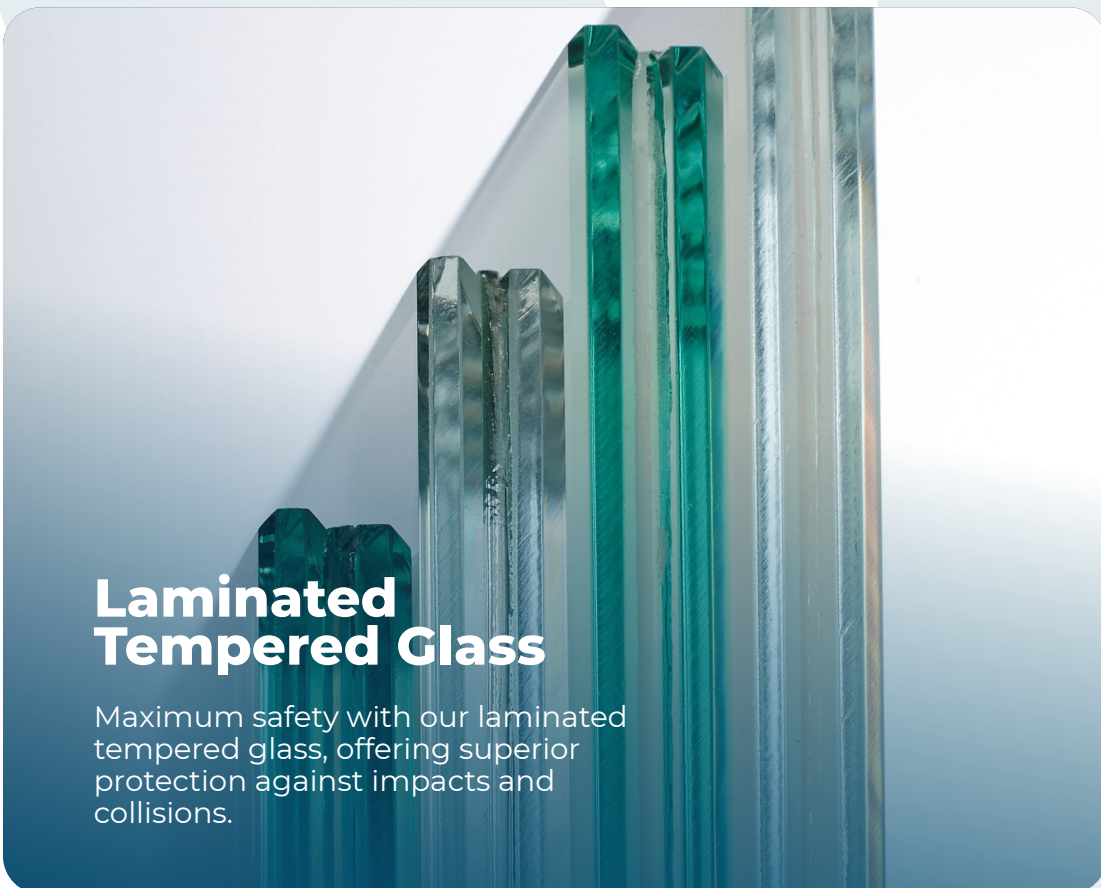

Laminated Tempered Glass

Maximum safety with our laminated tempered glass, offering superior protection against impacts and collisions.

WENFROD