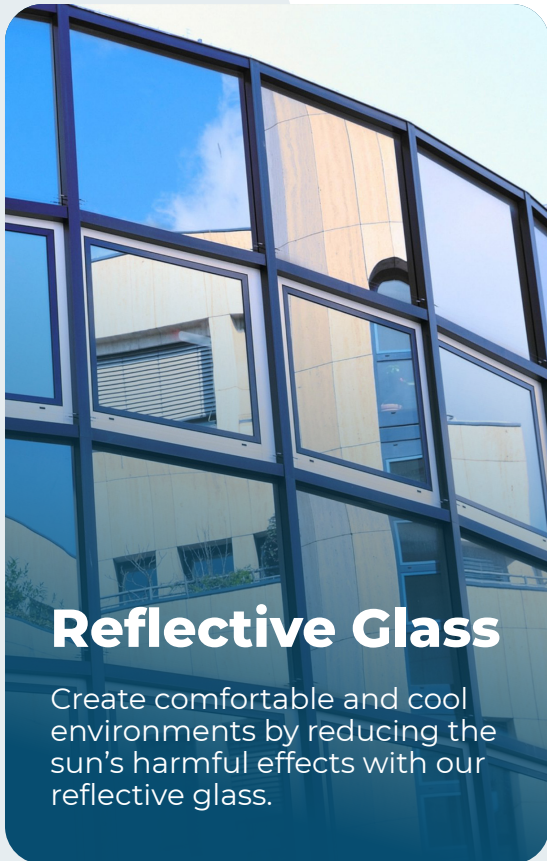

Reflective Glass

Create comfortable and cool environments by reducing the sun's harmful effects with our reflective glass.